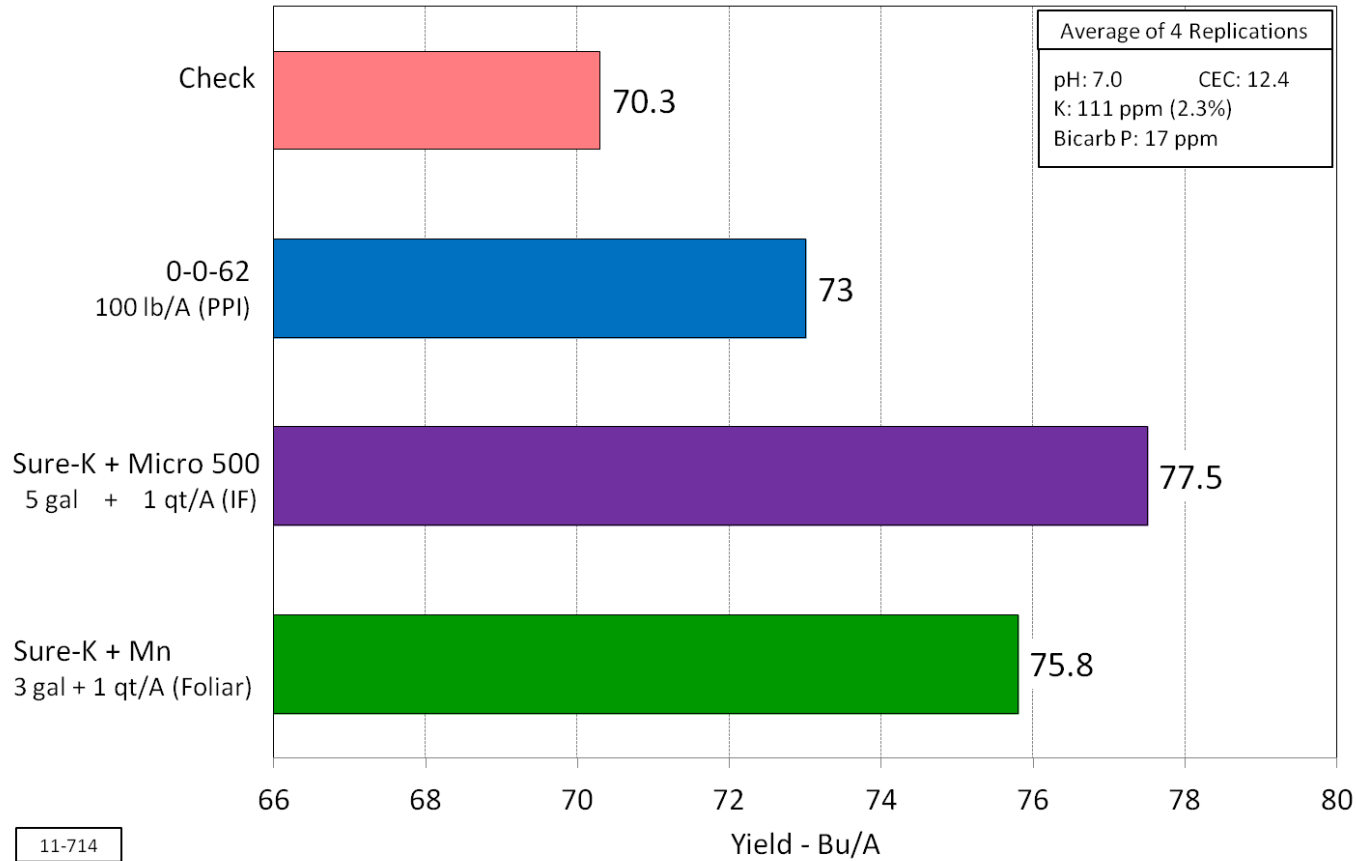

# At planting or foliar, **LIQUID** Sure-K gives a yield boost in soybeans

**Potassium Fertilizer Comparison in Soybeans**  
*North Central Research Station - 2011*

This year as in the past, similar yield is achieved with either planter or foliar application of Sure-K. Both programs yielded higher than a conventional application of potash.